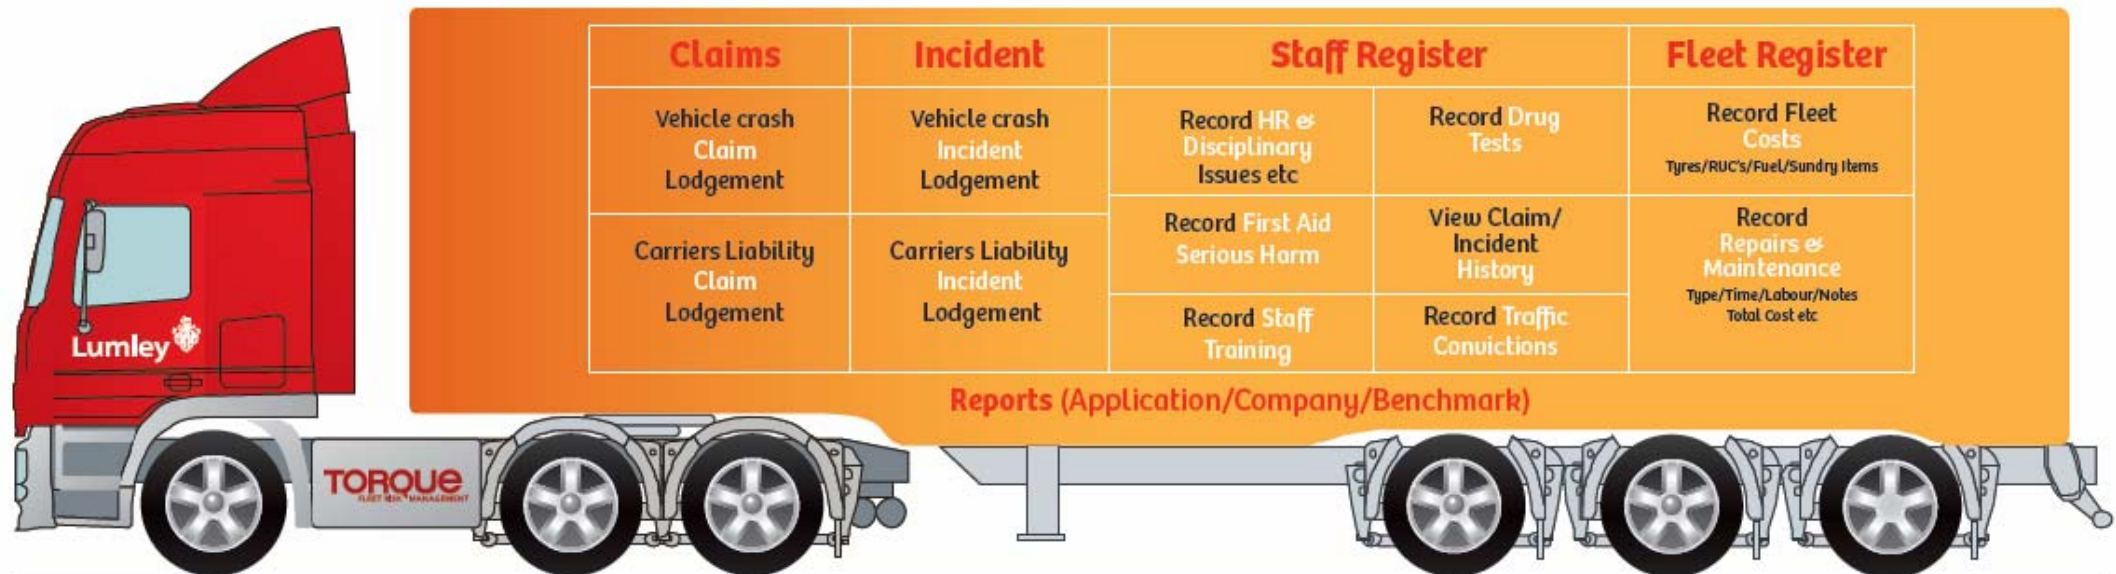

## Torque Data – the easy-to-use online fleet management programme

For more information please contact a member of the Lumley Torque Fleet Risk Management

**Jim Wiles** - New Zealand Torque Fleet Risk Manager  
 Phone: 027 491 4241  
 Email: [jwiles@lumley.co.nz](mailto:jwiles@lumley.co.nz)